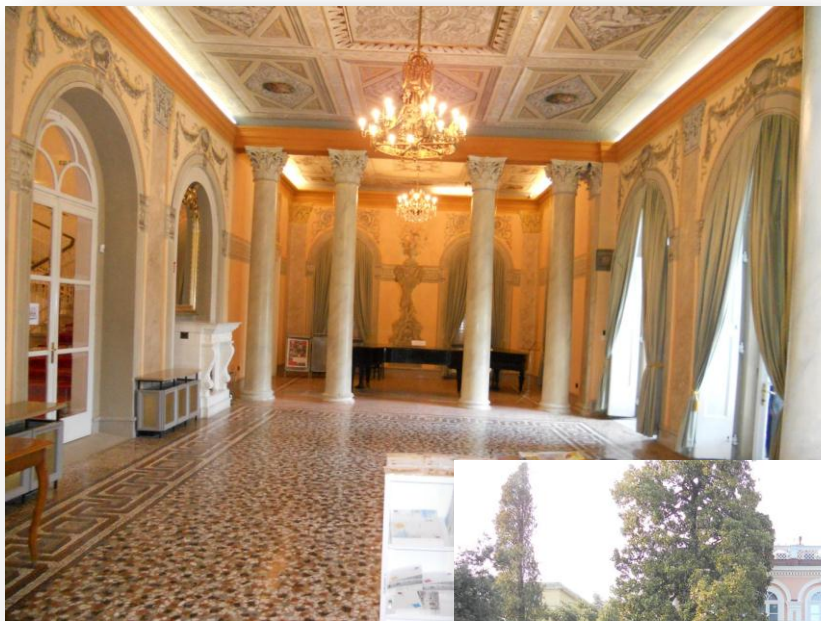

Indoor place for the
FEPA Congress
and
Seminars

Park in the front
of the Villa Angiolina

VILLA ANGIOLINA

Art Pavillion
„Šporer“

Second venue
for the exhibition

View
On the Slatina beach

Parc in front of the
Hotel Mozart