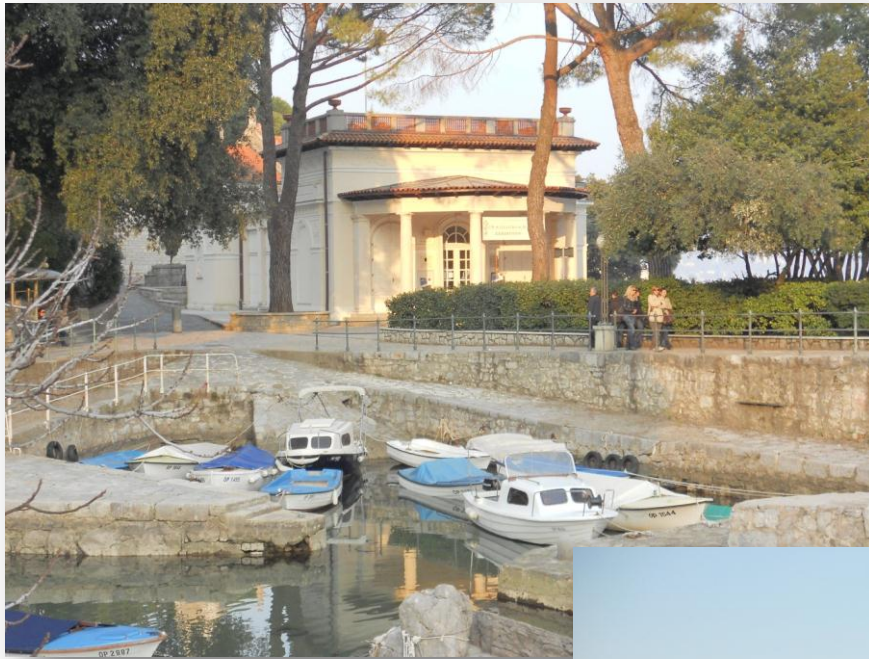

Philatelic Exhibition
**ALPE-ADRIA
PHILA 2011**
Opatija, 14.-17. 4.2011.

Hotel KVARNER
Taken from the
Promenade

On the right part of
the hotel is Crystall
Hall

WELCOME TO ALPE-ADRIAPHILA 2011 OPATIJA VENUES TAKEN ON MARCH 12, 2011

Indoor place for the
FEPA Congress
and
Seminars

Park in the front
of the Villa Angiolina

VILLA ANGIOLINA

Art Pavillion
„Šporer“

Second venue
for the exhibition

View
On the Slatina beach

Parc in front of the
Hotel Mozart

View from the Promenade
To city of RIJEKA (Fiume)

It is a great pleasure to invite you to
be a part of the Alpe-AdriaPhila 2011 Opatija

Ivan Librić